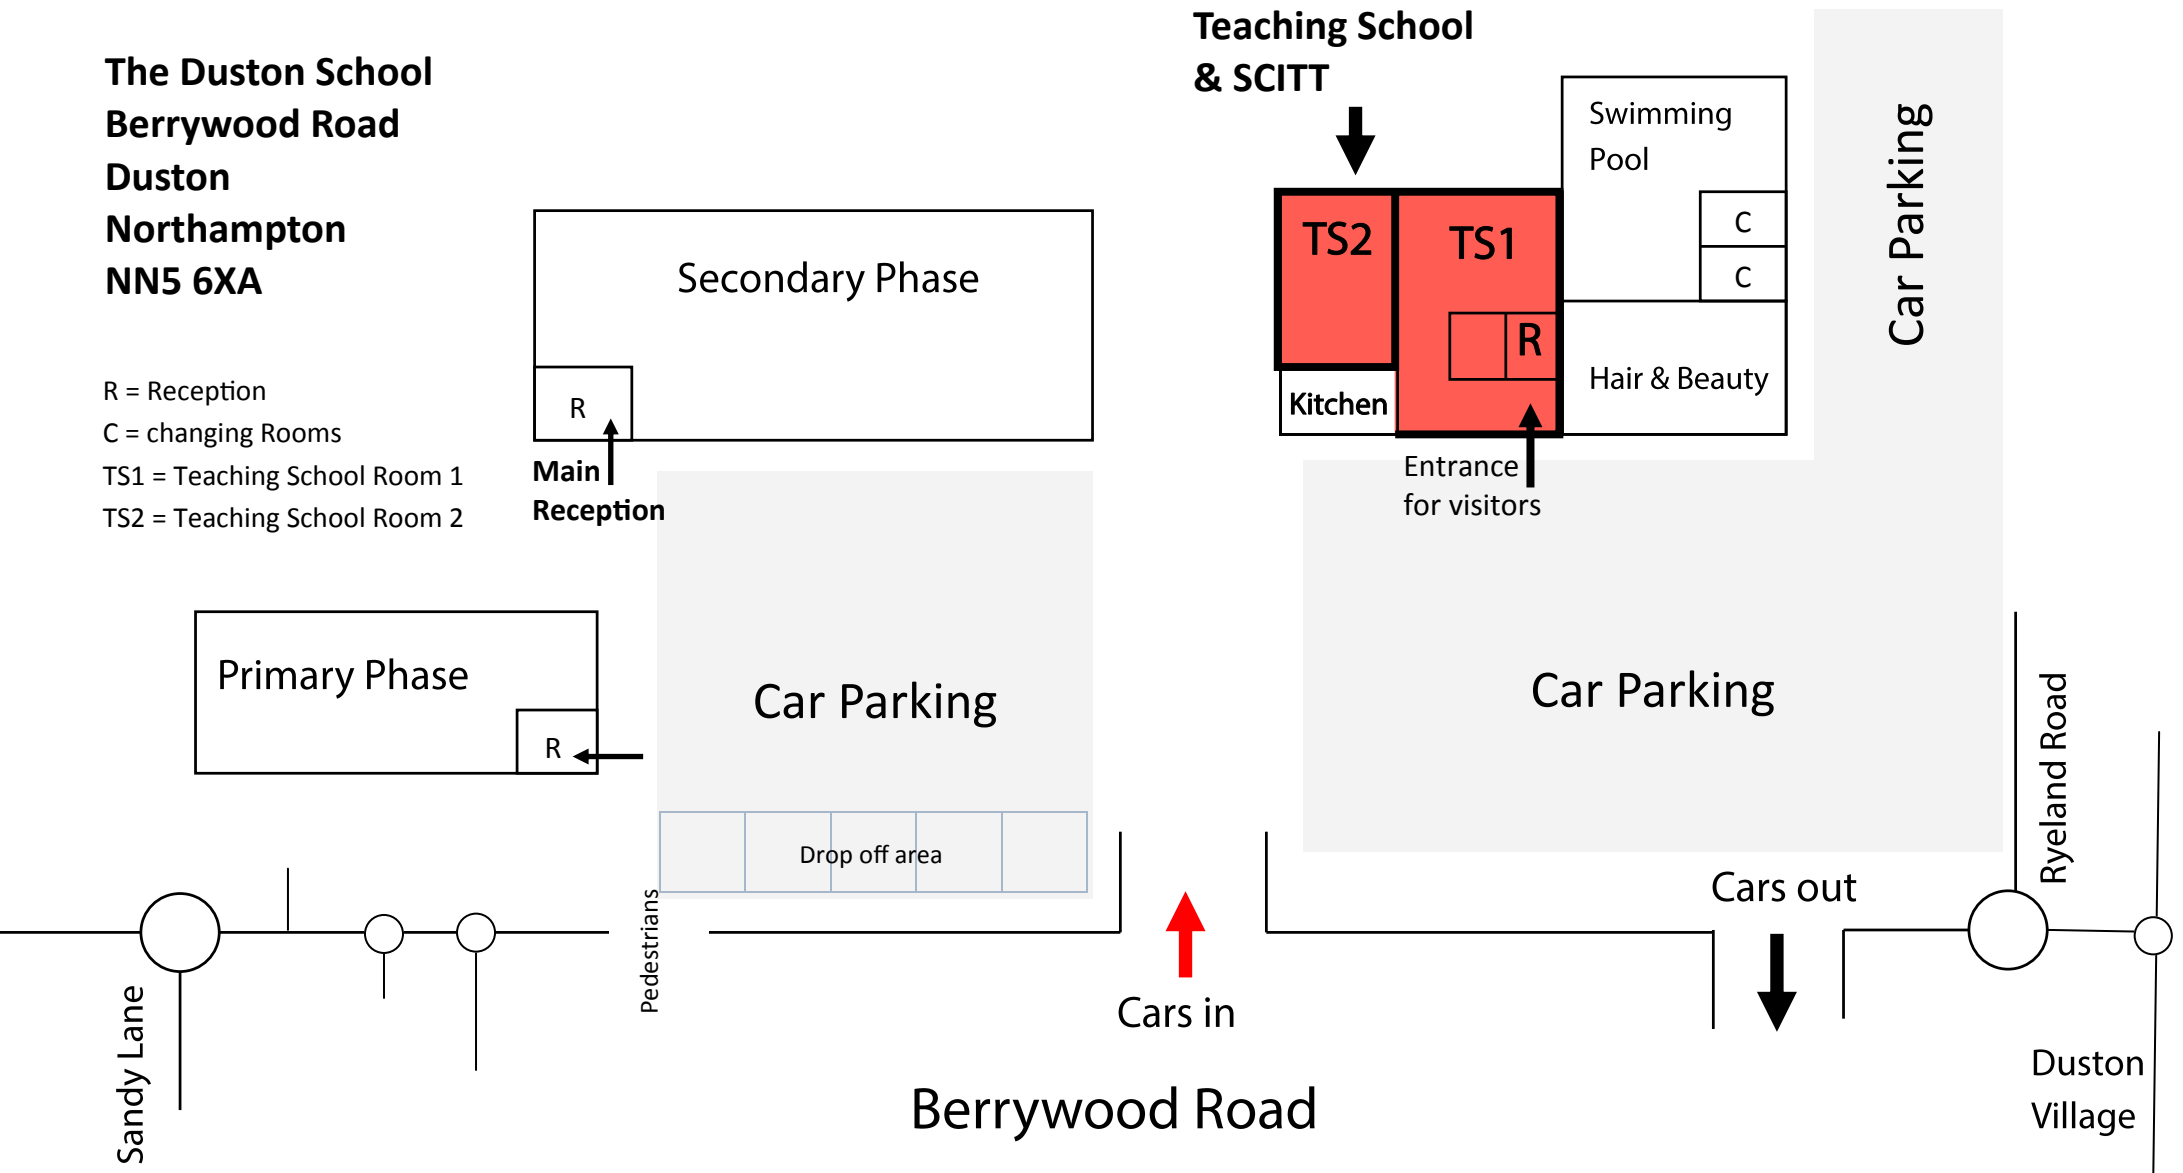

Map Showing The Duston School—Secondary and Primary Phases

Teaching School, SCITT and Swimming Pool

The Duston School
Berrywood Road
Duston
Northampton
NN5 6XA

R = Reception
C = changing Rooms
TS1 = Teaching School Room 1
TS2 = Teaching School Room 2

The Duston School
Berrywood Road
Duston
Northampton
NN5 6XA

Best approach
= Junction 16 M1
Follow signs to A4500, then
New Duston, then Duston
(10 minutes from M1 J16)
Avoid Duston Village at peak times